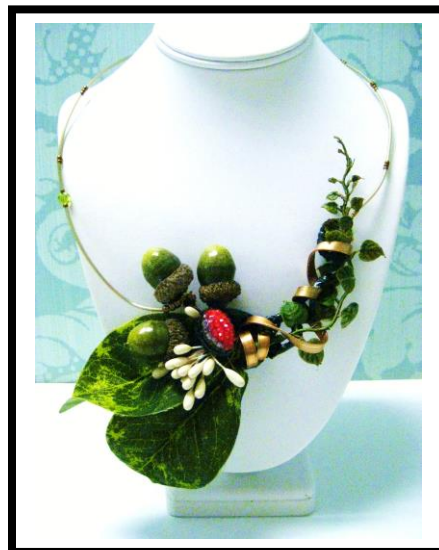

Signature Jewelry Collections

Gerry Florida Studios 412-298-2136

Your Favorite Key Necklaces

Freeform Ribbon Necklaces

Shawl Pins

Freeform Earrings

One-Eyed Lady Earrings

Wedding Jewelry

Statement Jewelry

Fairy Doll Pins